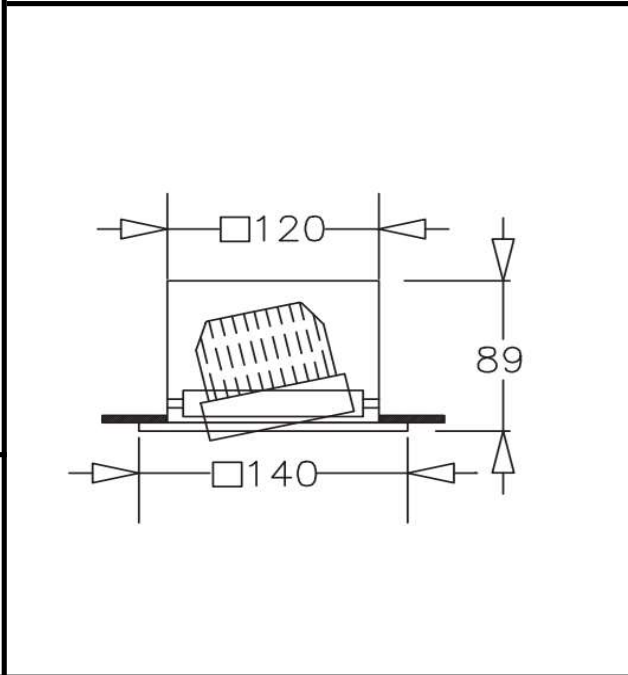

Sovitron Interior Pvt.Ltd.

Model Name	Element Single Head / DLTEESHDR1-18
Description	Downlighter

Technical description	Image
-----------------------	-------

Dimension	Outer Dia=140mm Cutout Dia=120mm H=89mm
Frame	Aluminium die-cast
Color Tempertaure	4000K
Power	18W
Total Luminous Flux	1620 lm
Efficacy	90 lm/W
IP rating	50
Color Rendering	≥80
Mounting	Recessed
Beam angle	15°/24°/38°
Diffuser/Lens	Lens
Dimming	NON-Dimmable
Operating Voltage	220-240 VAC
Standard Lifetime	L70 minimum at 50,000 burning hours

Dimension diagram

Remarks:-

Address: Plot #7 Saroorpur-Nangla Industrial Area,Ballabgarh-Sohna Road,Faridabad-121005
Email: info@sovitron.com